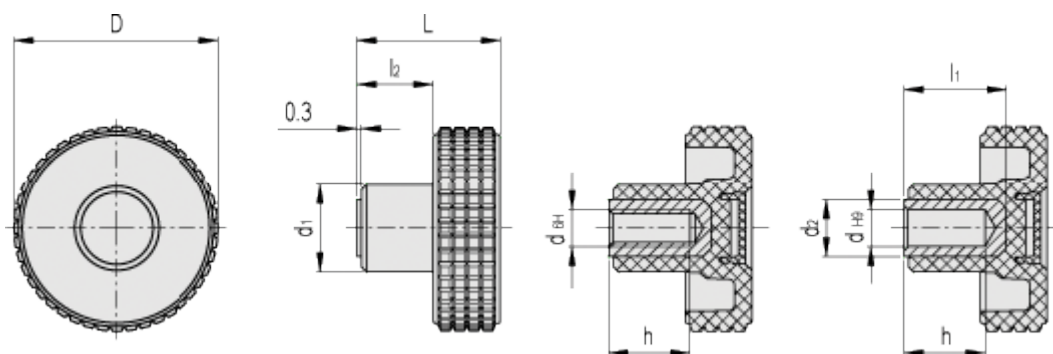

# Data Sheet

Article number: 23020344166

Description: E+G Fingergreb MBT.50-B-8-C6, red centre cap

## Measures

D	= 50	l2 = 16
d1	= 20	
d2	= 15	
dH6	= -	
dH9	= 8	
h	= 20	
L	= 33	
l1	= 25	